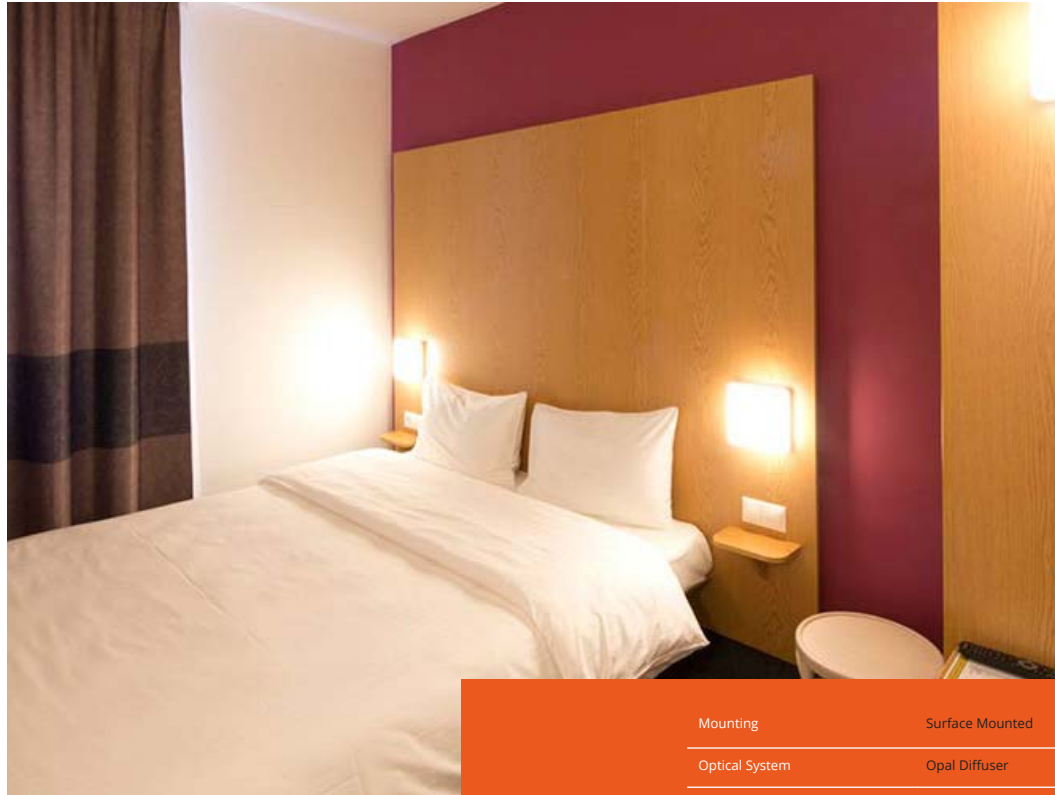

# Retail

White  
WH/GY/BK

(Ra)

80

3000K  
4000K

Max 16W

Max 1450lm

Dimensions  
(L x W x H)

300 x 300 x  
90mm

2.0kg

Mounting	Surface Mounted
Optical System	Opal Diffuser
Light Distribution	Direct
Driver	Electronic Control Gear (Fix/DALI)
Materials	Housing: White Polycarbonate Diffuser: PMMA
Surface Finish	Painted
Service Lifetime	50,000 Hours / L80 B10 @35°C
Ambient Temperature	-20°C / +35°C
EEC	A++/A+/A

## CLIPPER

Clipper is a wise choice for areas which require solid illumination with low energy consumption. Whether it is a small toilet, a corridor or a dusty stockroom, this luminaire is a versatile solution.