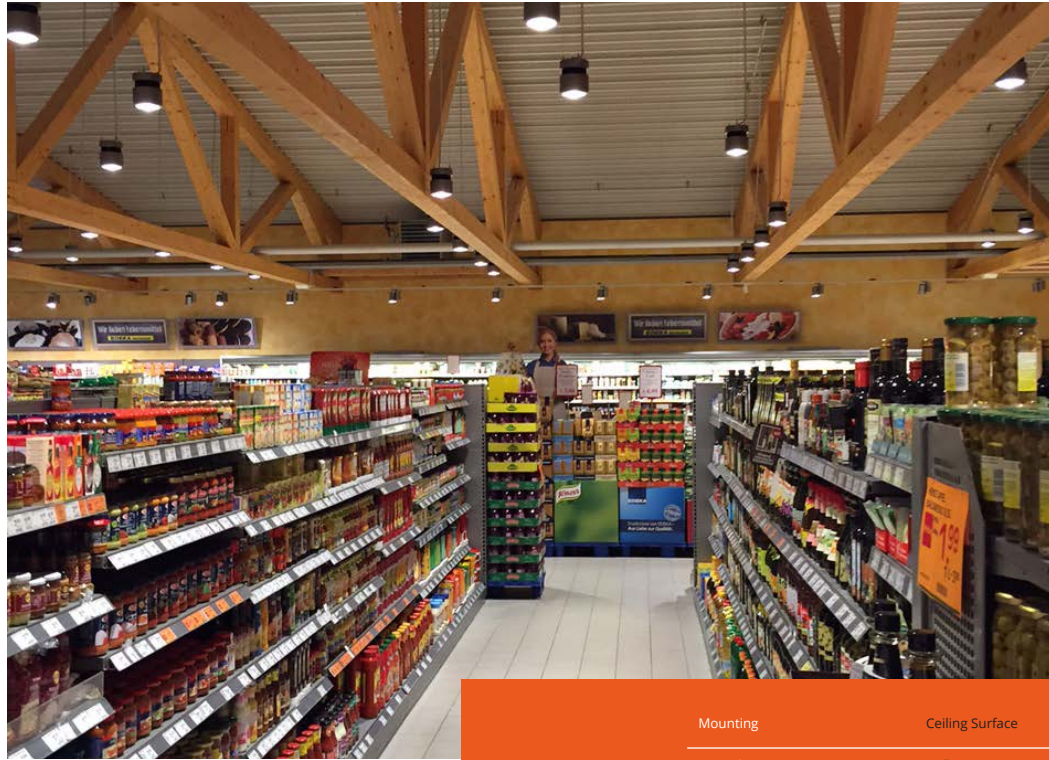

Retail

WH/GY/BK

White
Grey
Black

(Ra)

>80
>90

2500K
2700K
3000K
3500K
4000K
5000K

65°

Max 44W

Max 6210lm

Dimensions
(Ø x H)

Ø 195 x
210mm

kg

2.30kg

Glass
Opal
Frosted

Mounting	Ceiling Surface
Optical System	Reflector
Light Distribution	Direct
Driver	Electronic Control Gear
Materials	Housing: Aluminium
Surface Finish	Painted
Service Lifetime	50,000 Hours
Ambient Temperature	0°C / +25°C
EEC	A++A+/A

COLT S

The great benefits of the Colt family can also be had in suspended or surface mounted variants with the addition of the Colt S. With high lumen packages and the same extensive choice of colour temperatures, the Colt S delivers all of the benefits of the recessed variants for those stores without false ceilings.

Shoplight

Expert providers of lighting solutions for retailers