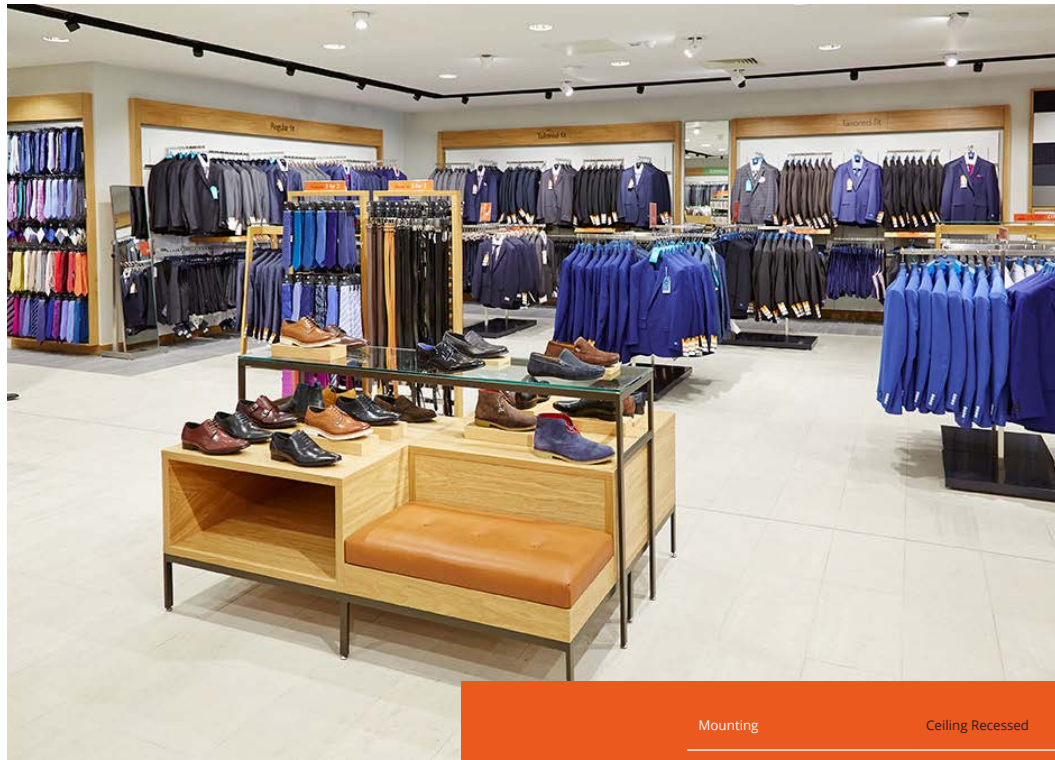

Retail

White
Grey
Black

(Ra)

>85

2700K
3000K
3000BBL
4000K
5000K

30°

Max 65W

lm

Max 8100lm

Ø200mm

Dimensions
(Ø x H)

Ø 220 x
210mm

kg

1.50kg

Glass
Opal
Frosted

Mounting	Ceiling Recessed
Optical System	Reflector
Light Distribution	Direct
Driver	Electronic Control Gear
Materials	Housing: Aluminium + Glass Cover
Surface Finish	Painted
Service Lifetime	50,000 Hours
Ambient Temperature	0°C / +25°C
EEC	A++A+A

COLT XL

When high levels of general light are needed from a discreet recessed downlight, Colt XL is the perfect choice. With a variety of lumen packages and colour temperatures Colt XL is part of the Colt family of luminaire fixtures and delivers great quality light every time.

Shoplight

Expert providers of lighting solutions for retailers