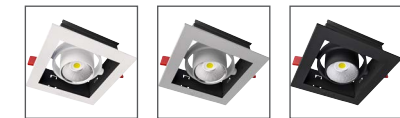

180 x 180mm

Dimensions  
(L x W x H)

200 x 200 x  
95mm

Adjustability

30° Tilt  
355° Rotation

1.75kg

Mounting	Ceiling Recessed
Optical System	Facet Reflector
Light Distribution	Direct
Driver	Electronic Control Gear (Fix/DALI)
Materials	Housing: Die Cast Aluminium Reflector: Facet Anodised Aluminium Trim: Die Cast Aluminium
Surface Finish	Painted
Service Lifetime	50,000 Hours / L80 B10 @ 35° C
Ambient Temperature	0°C / +35°C
EEC	A++/A+/A

## MAVERICK BCS

Maverick BCS is a special series of luminaires whose aim is to bring into focus displayed goods while their frames elegantly blend with the ceiling. Deliver a great shopping experience for your clients with this really powerful lighting solution.