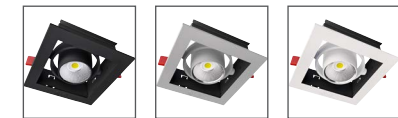

180 x 180mm

Dimensions  
(L x W x H)

200 x 200 x  
95mm

Adjustability

30° Tilt  
355° Rotation

1.75kg

Mounting	Ceiling Recessed
Optical System	Facet Reflector
Light Distribution	Direct
Driver	Electronic Control Gear (Fix/DALI)
Materials	Housing: Die Cast Aluminium Reflector: Facet Anodised Aluminium Trim: Die Cast Aluminium
Surface Finish	Painted
Service Lifetime	50,000 Hours / L80 B10 @ 35° C
Ambient Temperature	0°C / +35°C
EEC	A++/A+/A

## MAVERICK CS

This luminaire will universally match all kinds of interiors whilst providing high-quality illumination. Even though it is designed for recessed ceiling installation, its user-friendly design with one individually adjustable head can also highlight a specific object or area of your choice.