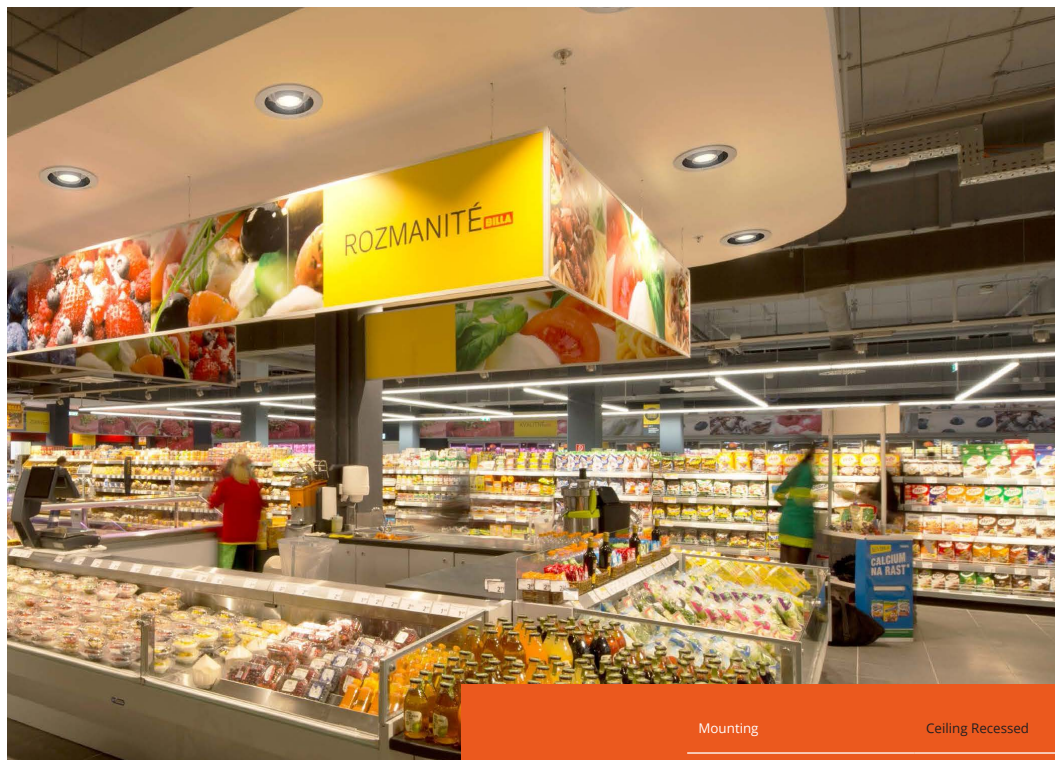

# Retail

White  
Grey  
Black

Gold  
Gold+  
Meat  
Meat+  
Fish  
Fruit

23°  
34°  
53°

Max 33W

Max 2750lm

Ø180mm

Dimensions  
(Ø x H)

Ø 200 x  
73mm

Adjustability

30° Tilt  
355° Rotation

1.50kg

Mounting	Ceiling Recessed
Optical System	Facet Reflector (FR)
Light Distribution	Direct
Driver	Electronic Control Gear (Fix/DALI)
Materials	Housing: Die Cast Aluminium Reflector: Facet Anodised Aluminium Trim: Die Cast Aluminium
Surface Finish	Painted
Service Lifetime	50,000 Hours / L80 B10 @ 35° C
Ambient Temperature	0°C / +35°C
EEC	A++/A+/A

## MAVERICK FCR

It's scientifically proven that LED lighting provides large savings and increased light quality, tempting your customers. Just try Maverick FCR to see how shopping for groceries can turn into a dazzling journey full of bright colours and sun-like strong light.