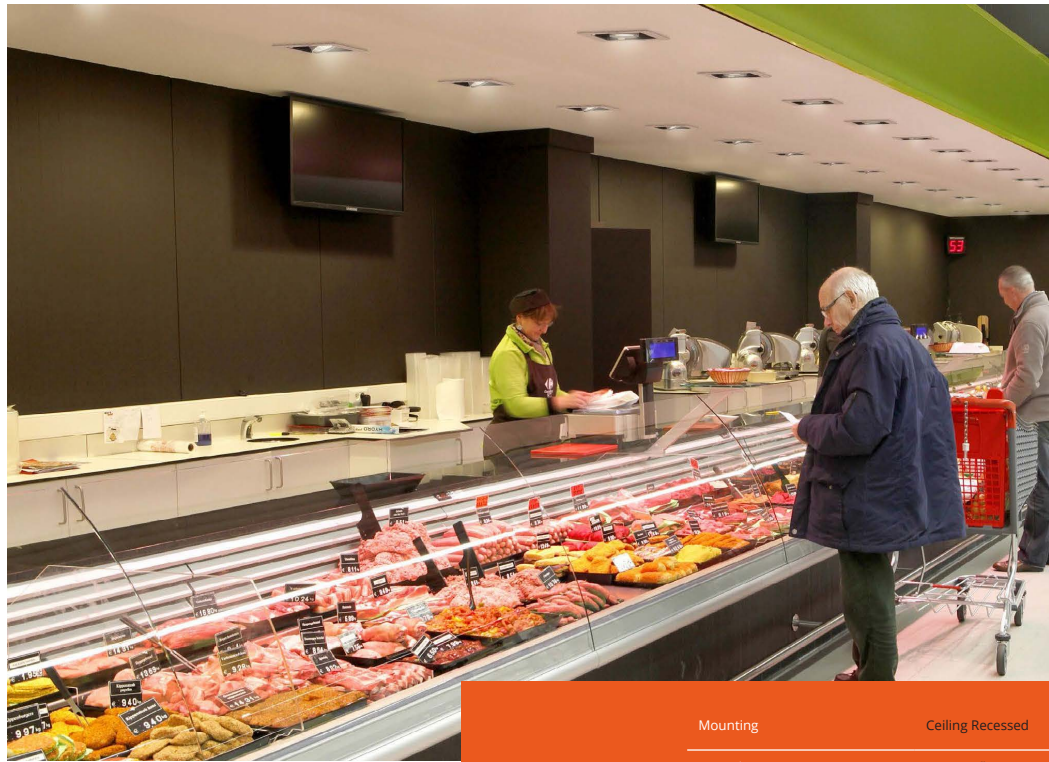

Retail

White
Grey
Black

Gold
Gold+
Meat
Meat+
Fish
Fruit

23°
34°
53°

Max 34W

Max 3050lm

180 x 180mm

Dimensions
(L x W x H)

200 x 200 x
95mm

Adjustability

30° Tilt
355° Rotation

1.75kg

Mounting	Ceiling Recessed
Optical System	Facet Reflector
Light Distribution	Direct
Driver	Electronic Control Gear (Fix/DALI)
Materials	Housing: Die Cast Aluminium Reflector: Facet Anodised Aluminium Trim: Die Cast Aluminium
Surface Finish	Painted
Service Lifetime	50,000 Hours / L80 B10 @ 35° C
Ambient Temperature	0°C / +35°C
EEC	A++/A+/A

MAVERICK FCS

The colour of food items plays an important role in buying decisions. Make sure your groceries are portrayed in the right way. Maverick FCS for food application is the best choice to deliver increased sales of fresh products.

Shoplight

Expert providers of lighting solutions for retailers