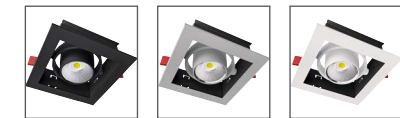

Retail

White
Grey
Black

Gold
Gold+
Meat
Meat+
Fish
Fruit

23°
34°
53°

Max 34W

Max 3050lm

180 x 180mm

Dimensions
(L x W x H)

200 x 200 x
95mm

Adjustability

30° Tilt
355° Rotation

1.75kg

Mounting	Ceiling Recessed
Optical System	Facet Reflector
Light Distribution	Direct
Driver	Electronic Control Gear (Fix/DALI)
Materials	Housing: Die Cast Aluminium Reflector: Facet Anodised Aluminium Trim: Die Cast Aluminium
Surface Finish	Painted
Service Lifetime	50,000 Hours / L80 B10 @ 35° C
Ambient Temperature	0°C / +35°C
EEC	A++/A+/A

MAVERICK FCS

The colour of food items plays an important role in buying decisions. Make sure your groceries are portrayed in the right way. Maverick FCS for food application is the best choice to deliver increased sales of fresh products.