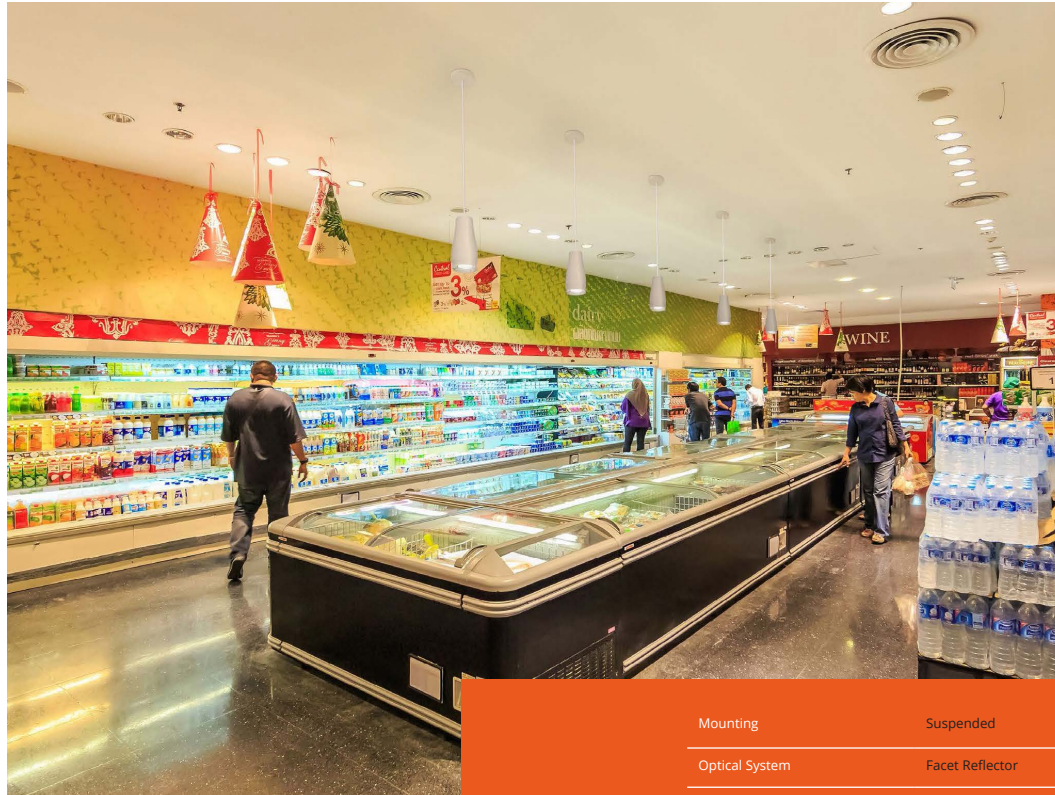

Retail

White
Grey
Black

Gold
Gold+
Meat
Meat+
Fish
Fruit

23°
34°
53°

Max 36W

Max 2750lm

Dimensions
(Ø x H)

Ø130 x
265mm

2.60kg

Mounting	Suspended
Optical System	Facet Reflector
Light Distribution	Direct
Driver	Electronic Control Gear (Fix/DALI)
Materials	Housing: Die Cast Aluminium Reflector: Facet Anodised Aluminium
Surface Finish	Painted
Service Lifetime	50,000 Hours / L80 B10 @40°C
Ambient Temperature	-20°C / +40°C
EEC	A+/A

MAVERICK FSU

Show your customers the quality of your food products in naturally appealing colours. With Maverick Suspended you do not have to play around the colour science; adjustable suspended mounting of the spotlight will be enough to convince your clients how fresh and tasty your items are.

Shoplight

Expert providers of lighting solutions for retailers