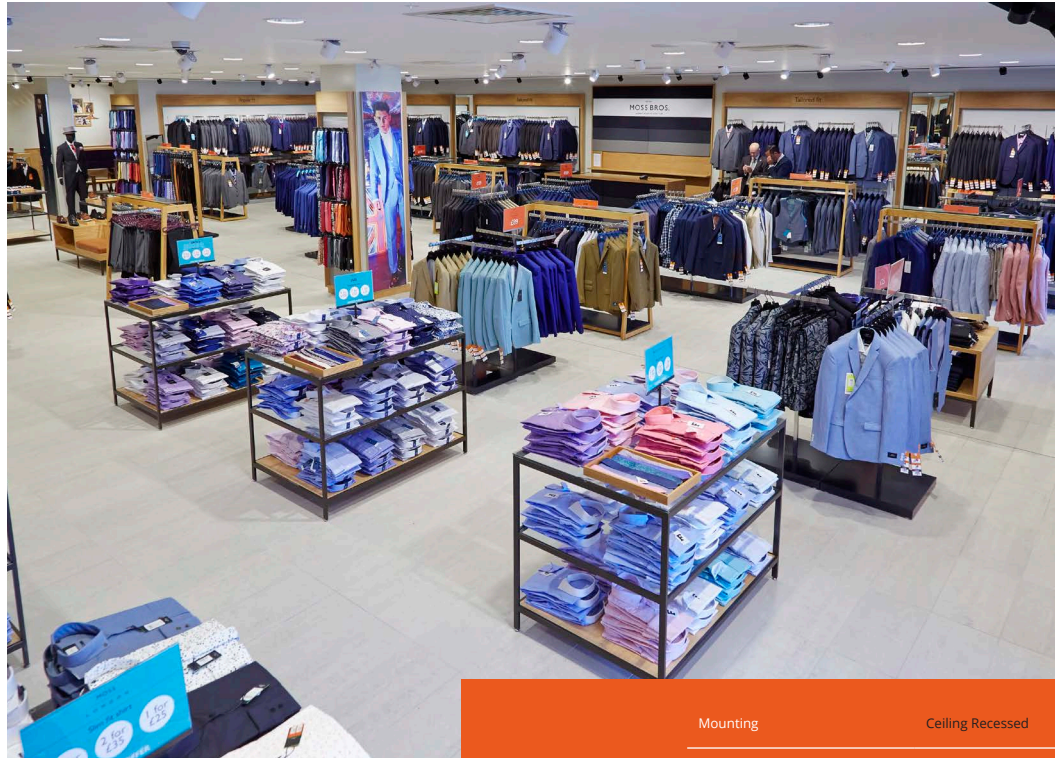

Retail

White
Grey
Black

(Ra)

>80
>90

2500K
2700K
3000K
3500K
4000K
5000K

15°
24°
36°
60°

Max 29.9W

Max 4420lm

Ø160mm

Dimensions
(Ø x H)

Ø 184 x
174mm

Adjustability

85°
355° Rotation

1.35kg

Glass
Opal
Frosted

Mounting	Ceiling Recessed
Optical System	Reflector
Light Distribution	Direct
Driver	Electronic Control Gear
Materials	Housing: Aluminium + Glass Cover
Surface Finish	Painted
Service Lifetime	50,000 Hours
Ambient Temperature	0°C / +25°C
EEC	A++A+A

PATRIOT

Offering a really modern and strong appearance, the Patriot spotlight combines great lighting performance with a dynamic design approach. With the option of narrow beam accent lighting through to very wide 'wall-washing' optics, the Patriot can deliver all of the accent lighting needs of any retail store from one great-looking luminaire.

Shoplight

Expert providers of lighting solutions for retailers