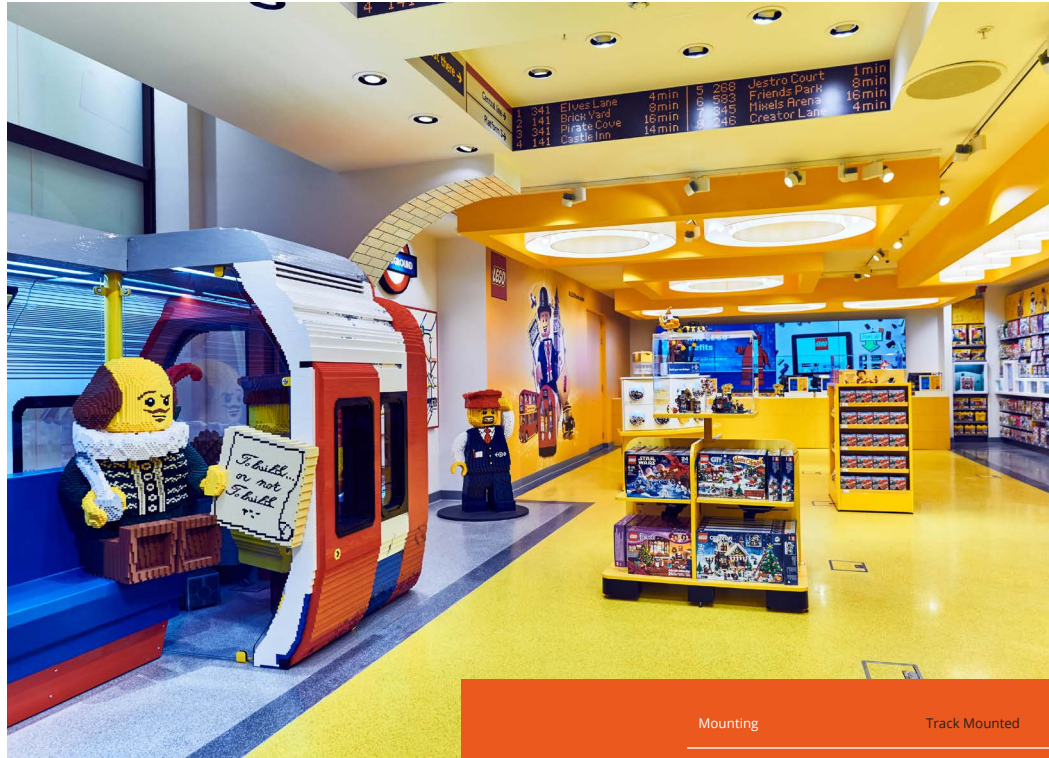

Retail

White
Grey
Black

(Ra)

>80
>90

2500K
2700K
3000K
3500K
4000K
5000K

24°

Max 28.5W

Max 4115lm

Dimensions
(L x Ø x H)

120 x Ø 96 x
180mm

1.15Kg

Mounting	Track Mounted
Optical System	Reflector
Light Distribution	Direct
Driver	Electronic Control Gear
Materials	Housing: Aluminium
Surface Finish	Painted
Service Lifetime	50,000 Hours
Ambient Temperature	0°C / +25°C
EEC	A++A+A

TITAN MINI A

Utilising the latest in LED COB technology, Titan Mini A offers a universally-liked physical appearance with great performance. With up to 4115 lumens through a 24° reflector. Titan Mini A delivers real punch and contrasting light levels to retail stores, ensuring a space full of interest and visual drama.