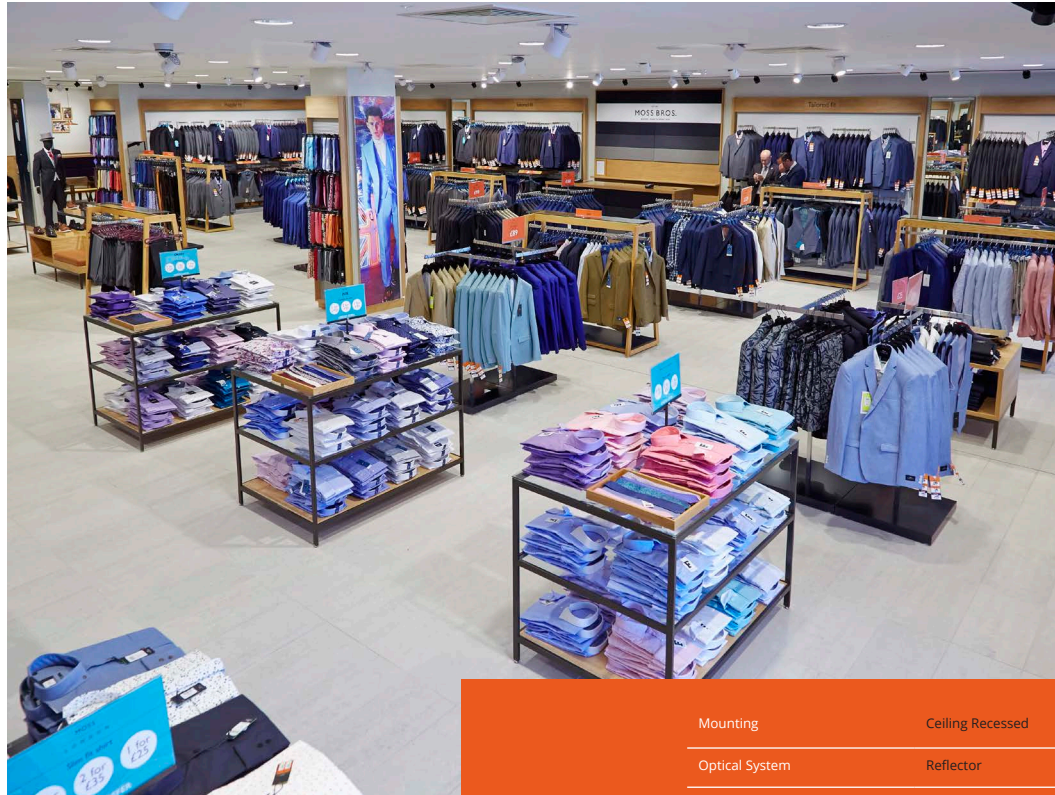

Retail

White
Black

(Ra)

80

Max 3W

Max 168lm

Dimensions
(Ø x H)

Ø 60 x
23.5mm

Options

Maintained
Non-
maintained

Mounting	Ceiling Recessed
Optical System	Reflector
Light Distribution	Direct
Driver	Electronic Control Gear
Materials	Housing: Polycarbonate
Surface Finish	Painted
Service Lifetime	50,000 Hours
Ambient Temperature	0°C / +35°C

EMERGENCY MINISPOT RECESSED

The Emergency Minispot is designed to provide emergency lighting and the unit can deliver 3 hours of illumination during emergency situations and power failures to ensure safe and comfortable evacuation and securing of affected areas.

Shoplight

Expert providers of lighting solutions for retailers