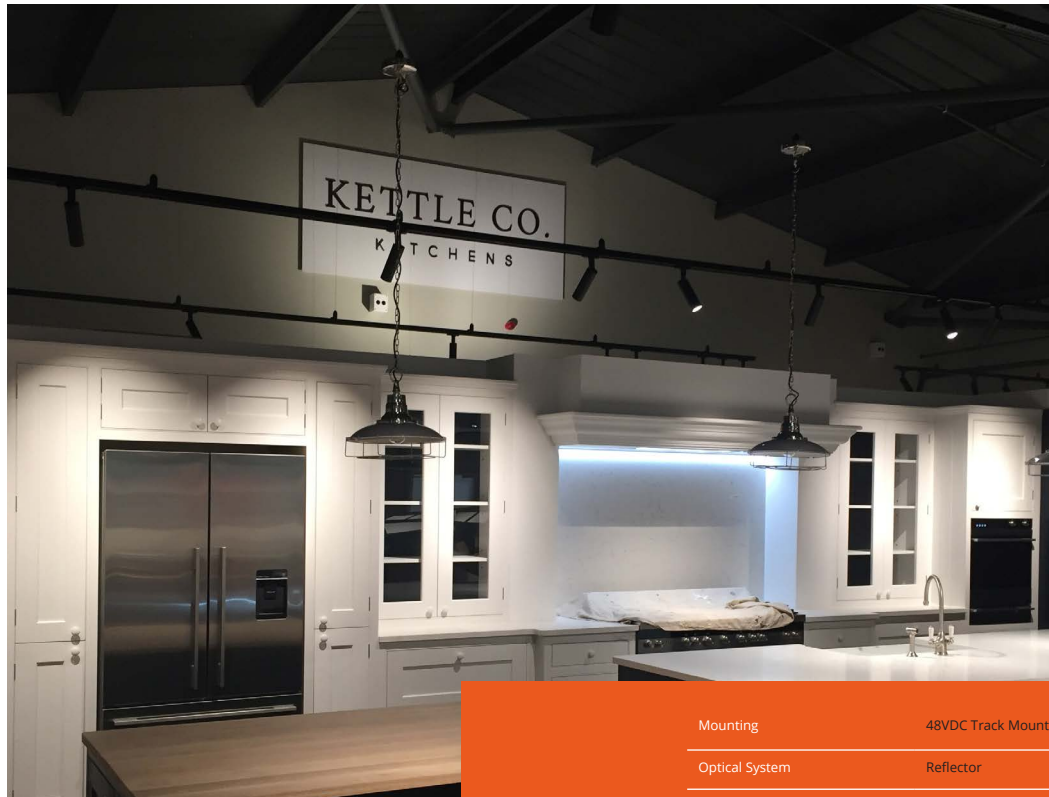

Dimensions
(Ø x H)

Ø 53 x 75mm

Adjustability

180° Tilt
350° Rotation

0.4kg

Accessories

Gold Snoot
Honeycomb
Frosted Glass

Mounting	48VDC Track Mounted
Optical System	Reflector
Light Distribution	Direct
Driver	Electronic Control Gear
Materials	Housing: Die Cast Aluminium Reflector: Mirror Metalised Thermoplastic
Surface Finish	Painted
Service Lifetime	50,000 Hours
Ambient Temperature	0°C / +25°C
EEC	A+/A