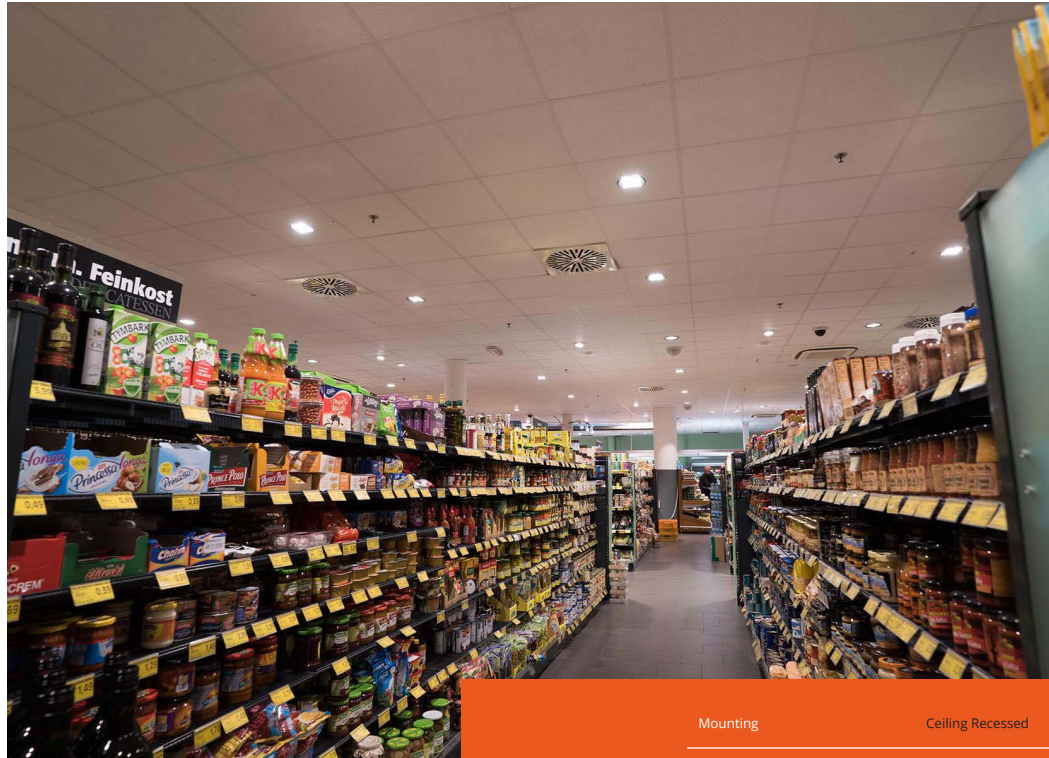

Retail

White
Grey
Black

(Ra)

>80
>90

2500K
2700K
3000K
3500K
4000K
5000K

Max 47.5W

Max 6210lm

Ø210mm

Dimensions

Ø225

Glass
Opal
Frosted

Mounting	Ceiling Recessed
Optical System	Reflector
Light Distribution	Direct
Driver	Electronic Control Gear
Materials	Housing: Aluminium + Glass Cover
Surface Finish	Painted
Service Lifetime	50,000 Hours
Ambient Temperature	0°C / +25°C
EEC	A++A+A

COLT BW

Part of the Colt family, the Colt BW offers an innovative solution for lighting vertical surfaces of shopping aisles from a recessed downlight footprint. With high lumen packages and a variety of colour temperatures, the Colt BW is the perfect solution for supermarkets and convenience store lighting.

Shoplight

Expert providers of lighting solutions for retailers