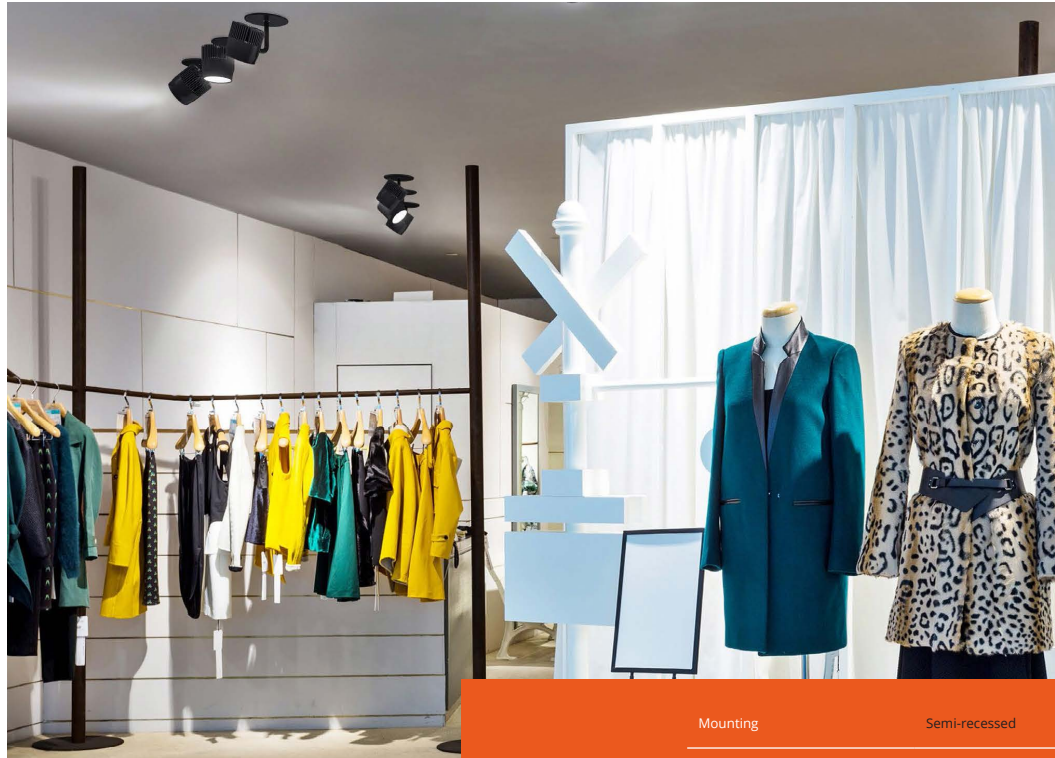

Retail

White
Grey
Black

(Ra)

98

3000K

23°
34°
53°

Max 30W

Max 2050lm

Ø105mm

Dimensions
(Ø x W x H)

Ø 88 x 179 x
175mm

1.0kg

Mounting	Semi-recessed
Optical System	Facet Reflector
Light Distribution	Direct
Driver	Electronic Control Gear (Fix/DALI)
Materials	Housing: Die Cast Aluminium Reflector: Facet Anodised Aluminium Trim: Die Cast Aluminium
Surface Finish	Painted
Service Lifetime	50,000 Hours / L80 B10 @ 35° C
Ambient Temperature	0°C / +35°C
EEC	A++/A+/A

MAVERICK BSR

Very stylish, fully adjustable, highly effective; these are just some of the characteristics typical of Maverick BSR. This semi-recessed spotlight can be adjusted as needed to highlight the natural colours of displayed goods and shift the shopping experience of your customers to the next level.

Shoplight

Expert providers of lighting solutions for retailers