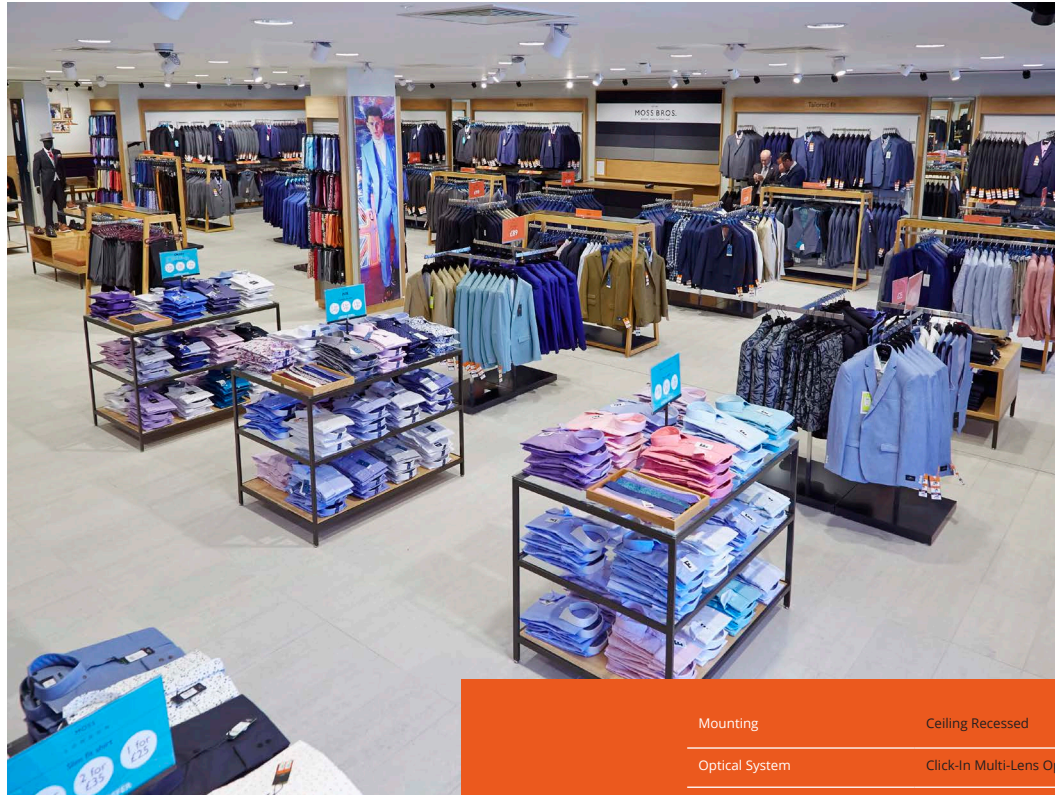

Retail

White
Black

(Ra)

80

Max 2W

Max 97lm

Dimensions
(Ø x H)

Ø 51 x 80mm

Options

Maintained
Non-
maintained

Mounting	Ceiling Recessed
Optical System	Click-In Multi-Lens Optic
Light Distribution	Direct
Driver	Electronic Control Gear
Materials	Housing: Polycarbonate
Surface Finish	Painted
Service Lifetime	50,000 Hours
Ambient Temperature	0°C / +35°C

R2A EM

The R2A EM is designed to provide emergency lighting and the unit can deliver 3 hours of illumination during emergency situations and power failures to ensure safe and comfortable evacuation and securing of affected areas.

Shoplight

Expert providers of lighting solutions for retailers