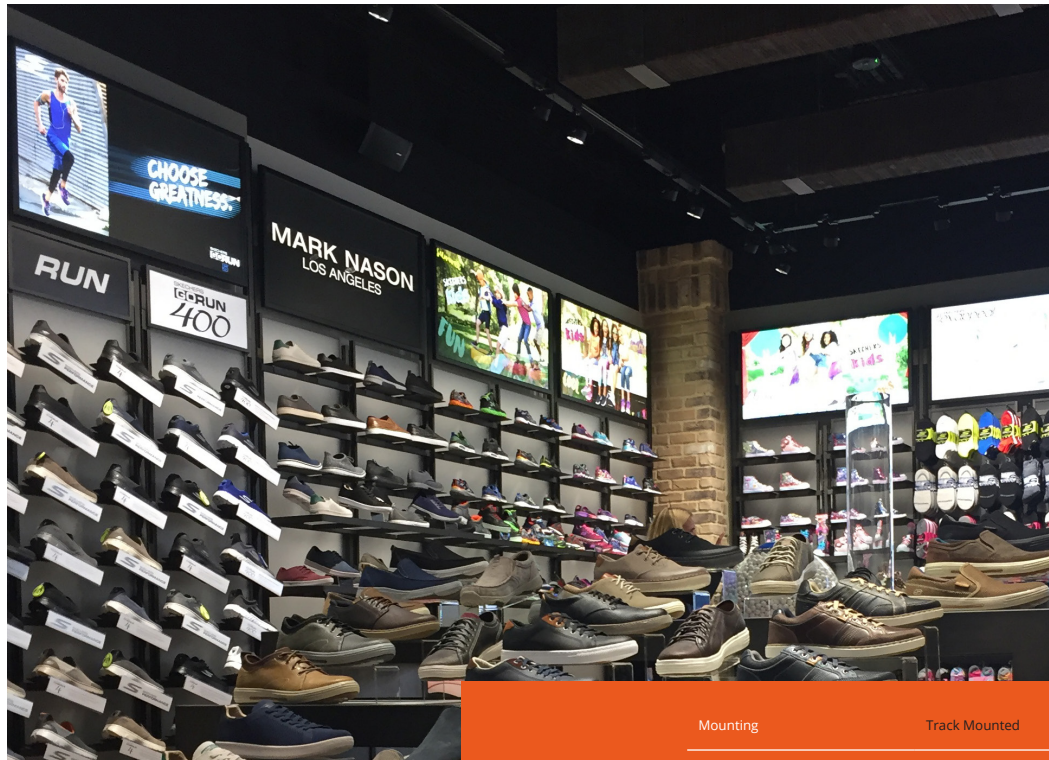

Retail

White
Grey
Black

(Ra)

>80
>90

2500K
2700K
3000K
3500K
4000K
5000K

15°
30°
45°

Max 38W

Max 4560lm

Dimensions
(L x Ø x H)

170 x Ø 95 x
235mm

1.50Kg

Glass
Opal
Frosted

Mounting	Track Mounted
Optical System	Reflector
Light Distribution	Direct
Driver	Electronic Control Gear
Materials	Housing: Aluminium
Surface Finish	Painted
Service Lifetime	50,000 Hours
Ambient Temperature	0°C / +25°C
EEC	A++A+A

TITAN N1

Titan N1 is the complete track spotlight, for use with Global 3-circuit lighting track and offering light outputs up to 4560 lumens, Titan N1 combines visually-clean aesthetics with a huge variety of choice. With CRI 80 or 90 options, colour temperatures from 2500K to 5000K and 3 different beam angle reflectors, Titan N1 is an outstanding product fit to grace any retail store.

Shoplight

Expert providers of lighting solutions for retailers