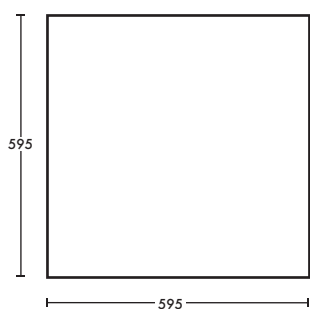

## Dimensions

measurements in mm

## Product details

Other wattages available, please contact us for details.

System Power	29.2W		33W		39.4W	
CCT	3000K	4000K	3000K	4000K	3000K	4000K
Luminaire Lumens at CRI 85*	3088	3226	4198	4678	4554	4758
LED Efficacy @ CRI 85	106 lm/W	111 lm/W	127 lm/W	142 lm/W	116 lm/W	121 lm/W
Optics	Microprismatic diffuser					