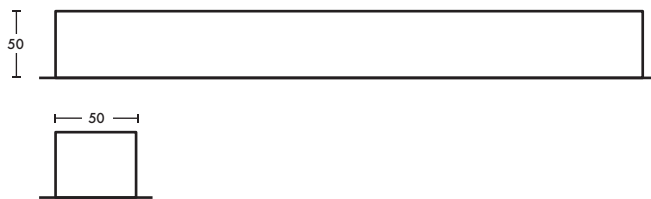

## Dimensions

Available length; 410, 610, 810, 1010, 1210, 1410, 1610, 1810, 2010

measurements in mm

Colours also available

Any RAL colour (special request)

Vinyl wrap available

IP20

CE

## Product details

Other wattages available, please contact us for details.

System Power	16W (610mm module)			33W (1410mm module)			45W (2010mm module)		
CCT	3000K	3500K	4000K	3000K	3500K	4000K	3000K	3500K	4000K
Luminaire Lumens at CRI 85*	1008	1023	1053	2351	2386	2457	3359	3409	3510
Luminaire Lumens at CRI 90+*	827	842	872	1930	1965	2035	2757	2807	2907
LED Efficacy @ CRI 85	63 lm/W	63.9 lm/W	65.8 lm/W	71.3 lm/W	72.3 lm/W	74.4 lm/W	74.6 lm/W	75.8 lm/W	78 lm/W
LED Efficacy @ CRI 90+	51.7 lm/W	52.6 lm/W	54.5 lm/W	58.5 lm/W	59.5 lm/W	61.7 lm/W	61.3 lm/W	62.4 lm/W	64.6 lm/W
Optics	Prismatic, microprismatic & opal diffusers; Parabolic louvre, micro louvre								