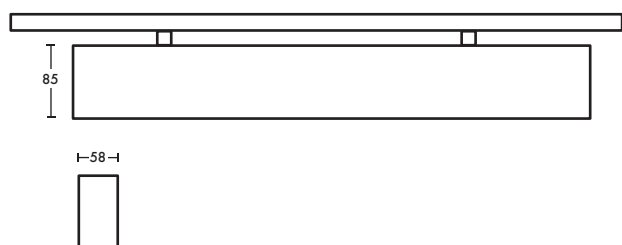

Dimensions

Available length; 610, 910, 1210, 1510, 1810, 2110, 2410

measurements in mm

Colours also available

Any RAL colour (special request)

Vinyl wrap available

IP20

CE

DALI & Phase Cut Dimming Available

RoHS

Product details

Other wattages available, please contact us for details.

System Power	31W (916mm module)			51W (1516mm module)			41W (2116mm module)		
CCT	3000K	3500K	4000K	3000K	3500K	4000K	3000K	3500K	4000K
Luminaire Lumens at CRI 85*	2063	2094	2156	3438	3490	3593	2750	2792	2875
Luminaire Lumens at CRI 90+*	1694	1724	1786	2824	2873	2977	2259	2299	2381
LED Efficacy @ CRI 85	66.5 lm/W	67.5 lm/W	69.5 lm/W	67.4lm/W	68.4 lm/W	70.5 lm/W	67.1 lm/W	68.1 lm/W	70.1 lm/W
LED Efficacy @ CRI 90+	54.7 lm/W	55.6 lm/W	57.6 lm/W	55.4 lm/W	56.3 lm/W	58.4 lm/W	55.1 lm/W	56.1 lm/W	58.1 lm/W
Optics	Prismatic, microprismatic & opal diffusers; Parabolic louvre, micro louvre								