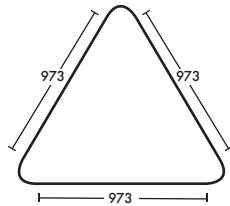

Dimensions

Small

Medium

measurements in mm

Colours also available

Any RAL colour (special request)

Vinyl wrap available

IP20

CE

DALI Dimming Available

RoHS

Product details

Other wattages available, please contact us for details.

System Power	112W (S)		137W (M)	
	CCT	3000K	4000K	3000K
Luminaire Lumens at CRI 85*	11500	12000	16000	16850
LED Efficacy @ CRI 85	103 lm/W	107 lm/W	117 lm/W	123 lm/W
Optics	Opal diffuser			