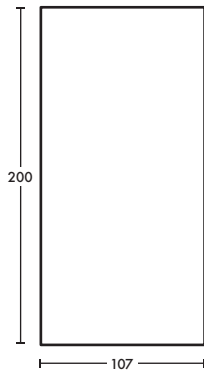

Warrior Suspended

Dimensions

measurements in mm

Colours also available

Any RAL colour (special request)

Vinyl wrap available

IP20

CE

DALI & Phase Cut Dimming Available

RoHS

Product details

Other wattages available, please contact us for details.

System Power	20W			24W			33W		
CCT	2700K	3000K	4000K	2700K	3000K	4000K	2700K	3000K	4000K
Luminaire Lumens at CRI 85*	2136	2204	2316	2516	2596	2728	3232	3332	3500
Luminaire Lumens at CRI 90+*	1752	1864	1920	2064	2196	2264	2648	2820	2904
LED Efficacy @ CRI 85	106.8 lm/W	110.2 lm/W	115.8 lm/W	104.8 lm/W	108.2 lm/W	113.7 lm/W	97.9 lm/W	101 lm/W	106.1 lm/W
LED Efficacy @ CRI 90+	87.6 lm/W	93.2 lm/W	96 lm/W	86 lm/W	91.5lm/W	94.3 lm/W	80.2 lm/W	85.5 lm/W	88 lm/W
Optics									
	12°			30°			45°		