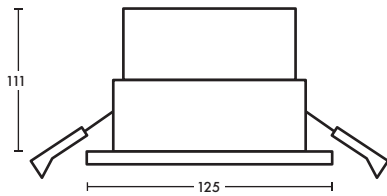

Dimensions

measurements in mm

Cutout: 115mm

Colours also available

Any RAL colour (special request)

Vinyl wrap available

Product details

Other wattages available, please contact us for details.

System Power	10W			14W			24W		
CCT	2700K	3000K	4000K	2700K	3000K	4000K	2700K	3000K	4000K
Luminaire Lumens at CRI 85*	1116	1172	1208	1536	1584	1664	2516	2596	2728
Luminaire Lumens at CRI 90+*	912	972	1004	1260	1340	1380	2064	2196	2264
LED Efficacy @ CRI 85	111.6 lm/W	117.2 lm/W	120.8 lm/W	109.7 lm/W	113.1 lm/W	118.9 lm/W	104.8 lm/W	108.2 lm/W	113.7 lm/W
LED Efficacy @ CRI 90+	912 lm/W	97.2 lm/W	100.4 lm/W	90 lm/W	95.7 lm/W	98.6 lm/W	86 lm/W	91.5 lm/W	94.3 lm/W
Optics									