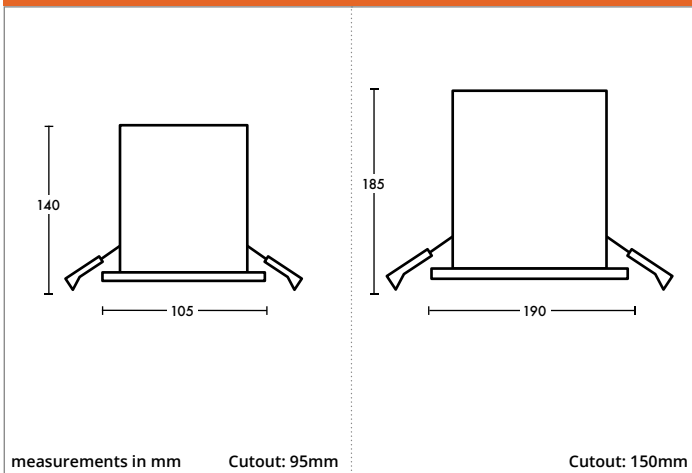

Colt Deep Adjustable

Dimensions

- Colours also available
- Any RAL colour (special request)
- Vinyl wrap available
- 355°
- 30°
- DALI & Phase Cut Dimming Available
- IP20
- CE
- RoHS

Product details

Other wattages available, please contact us for details.

System Power	10W			14W			24W		
CCT	2700K	3000K	4000K	2700K	3000K	4000K	2700K	3000K	4000K
Luminaire Lumens at CRI 85*	1116	1172	1208	1536	1584	1664	2516	2596	2728
Luminaire Lumens at CRI 90+*	912	972	1004	1260	1340	1380	2064	2196	2264
LED Efficacy @ CRI 85	111.6 lm/W	117.2 lm/W	120.8 lm/W	109.7 lm/W	113.1 lm/W	118.9 lm/W	104.8 lm/W	108.2 lm/W	113.7 lm/W
LED Efficacy @ CRI 90+	91.2 lm/W	97.2 lm/W	100.4 lm/W	90 lm/W	95.7 lm/W	98.6 lm/W	86 lm/W	91.5 lm/W	94.3 lm/W
Optics									