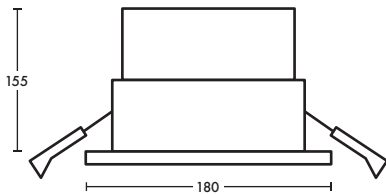

## Dimensions

measurements in mm

Cutout: 170mm

Colours also available

Any RAL colour (special request)

Vinyl wrap available

IP20

CE