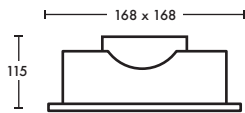

Dimensions

Small

Cutout: 155mm x 155mm

Large

Cutout: 190mm x 190mm

measurements in mm

Colours also available

Any RAL colour (special request)

Other wattages available, please contact us for details.

System Power	9.5W			18.5W			38.5W (MAX)					
CCT	2700K	3000K	4000K	2700K	3000K	4000K	2700K	3000K	4000K			
Luminaire Lumens at CRI 85*	1200	1250	1300	2300	2400	2500	4600	4700	5000			
Luminaire Lumens at CRI 90+*	1000	1050	1120	1900	2000	2150	3850	4100	4400			
LED Efficacy @ CRI 85	126 lm/W	132 lm/W	137 lm/W	124 lm/W	130 lm/W	135 lm/W	119 lm/W	129 lm/W	135 lm/W			
LED Efficacy @ CRI 90+	105 lm/W	111 lm/W	118 lm/W	102 lm/W	108 lm/W	116 lm/W	100 lm/W	106 lm/W	114 lm/W			
Optics	 15°			 30°			 45°			 60°		