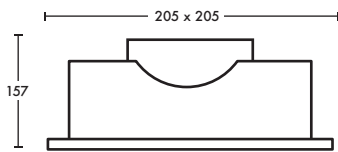

Dimensions

Small

Cutout: 155mm x 155mm

Large

Cutout: 190mm x 190mm

measurements in mm

Colours also available

Any RAL colour (special request)

Other wattages available, please contact us for details.

System Power	9.5W			18.5W			38.5W (MAX)					
CCT	2700K	3000K	4000K	2700K	3000K	4000K	2700K	3000K	4000K			
Luminaire Lumens at CRI 85*	1200	1250	1300	2300	2400	2500	4600	4700	5000			
Luminaire Lumens at CRI 90+*	1000	1050	1120	1900	2000	2150	3850	4100	4400			
LED Efficacy @ CRI 85	126 lm/W	132 lm/W	137 lm/W	124 lm/W	130 lm/W	135 lm/W	119 lm/W	129 lm/W	135 lm/W			
LED Efficacy @ CRI 90+	105 lm/W	111 lm/W	118 lm/W	102 lm/W	108 lm/W	116 lm/W	100 lm/W	106 lm/W	114 lm/W			
Optics	 15°			 30°			 45°			 60°		