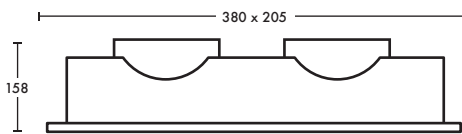

## Dimensions

Small

Cutout: 310mm x 155mm

Large

Cutout: 365mm x 190mm

measurements in mm

Colours also available

Any RAL colour (special request)

## Product details

Other wattages available, please contact us for details.

System Power	2 x 9.5W			2 x 18.5W			2 x 38.5W (MAX)					
CCT	2700K	3000K	4000K	2700K	3000K	4000K	2700K	3000K	4000K			
Luminaire Lumens at CRI 85*	2400	2500	2600	4600	4800	5000	9200	9400	10000			
Luminaire Lumens at CRI 90+*	2000	2100	2240	3800	4000	4300	7700	8200	8800			
LED Efficacy @ CRI 85	126 lm/W	132 lm/W	137 lm/W	124 lm/W	130 lm/W	135 lm/W	119 lm/W	129 lm/W	135 lm/W			
LED Efficacy @ CRI 90+	105 lm/W	111 lm/W	118 lm/W	102 lm/W	108 lm/W	116 lm/W	100 lm/W	106 lm/W	114 lm/W			
Optics	 15°			 30°			 45°			 60°		