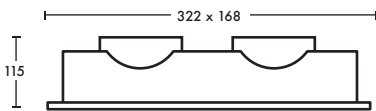

## Dimensions

Small

Cutout: 310mm x 155mm

Large

Cutout: 365mm x 190mm

measurements in mm

Colours also available

Any RAL colour (special request)

## Product details

Other wattages available, please contact us for details.

System Power	2 x 9.5W			2 x 18.5W			2 x 38.5W (MAX)					
CCT	2700K	3000K	4000K	2700K	3000K	4000K	2700K	3000K	4000K			
Luminaire Lumens at CRI 85*	2400	2500	2600	4600	4800	5000	9200	9400	10000			
Luminaire Lumens at CRI 90+*	2000	2100	2240	3800	4000	4300	7700	8200	8800			
LED Efficacy @ CRI 85	126 lm/W	132 lm/W	137 lm/W	124 lm/W	130 lm/W	135 lm/W	119 lm/W	129 lm/W	135 lm/W			
LED Efficacy @ CRI 90+	105 lm/W	111 lm/W	118 lm/W	102 lm/W	108 lm/W	116 lm/W	100 lm/W	106 lm/W	114 lm/W			
Optics	 15°			 30°			 45°			 60°		