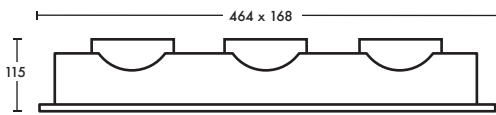

Dimensions

Small

Cutout: 452mm x 155mm

Large

Cutout: 540mm x 190mm

measurements in mm

Colours also available

Any RAL colour (special request)

Other wattages available, please contact us for details.

System Power	3 x 9.5W			3 x 18.5W			3 x 38.5W (MAX)					
CCT	2700K	3000K	4000K	2700K	3000K	4000K	2700K	3000K	4000K			
Luminaire Lumens at CRI 85*	3600	3750	3900	6900	7200	7500	13800	14100	15000			
Luminaire Lumens at CRI 90+*	3000	3150	3360	5700	6000	6450	11500	12300	13200			
LED Efficacy @ CRI 85	126 lm/W	132 lm/W	137 lm/W	124 lm/W	130 lm/W	135 lm/W	119 lm/W	129 lm/W	135 lm/W			
LED Efficacy @ CRI 90+	105 lm/W	111 lm/W	118 lm/W	102 lm/W	108 lm/W	116 lm/W	100 lm/W	106 lm/W	114 lm/W			
Optics	 15°			 30°			 45°			 60°		