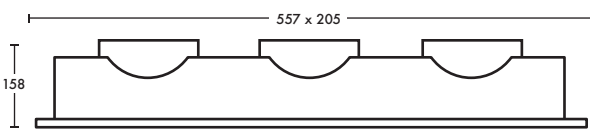

Dimensions

Small

Cutout: 452mm x 155mm

Large

Cutout: 540mm x 190mm

measurements in mm

Colours also available

Any RAL colour (special request)

Other wattages available, please contact us for details.

System Power	3 x 9.5W			3 x 18.5W			3 x 38.5W (MAX)					
CCT	2700K	3000K	4000K	2700K	3000K	4000K	2700K	3000K	4000K			
Luminaire Lumens at CRI 85*	3600	3750	3900	6900	7200	7500	13800	14100	15000			
Luminaire Lumens at CRI 90+*	3000	3150	3360	5700	6000	6450	11500	12300	13200			
LED Efficacy @ CRI 85	126 lm/W	132 lm/W	137 lm/W	124 lm/W	130 lm/W	135 lm/W	119 lm/W	129 lm/W	135 lm/W			
LED Efficacy @ CRI 90+	105 lm/W	111 lm/W	118 lm/W	102 lm/W	108 lm/W	116 lm/W	100 lm/W	106 lm/W	114 lm/W			
Optics	 15°			 30°			 45°			 60°		