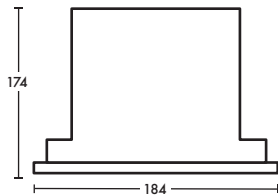

Dimensions

measurements in mm

Cutout: 160mm

Colours also available

Any RAL colour (special request)

Vinyl wrap available

35°

45°

DALI & Phase Cut Dimming Available

IP20

CE

RoHS

Product details

Other wattages available, please contact us for details.

System Power	10W			24W			37W (MAX)					
CCT	2700K	3000K	4000K	2700K	3000K	4000K	2700K	3000K	4000K			
Luminaire Lumens at CRI 85*	1116	1172	1208	2516	2596	2728	3564	3676	3864			
Luminaire Lumens at CRI 90+*	912	972	1004	2064	2196	2264	2920	3112	3204			
LED Efficacy @ CRI 85	111.6 lm/W	117.2 lm/W	120.8 lm/W	104.8 lm/W	108.2 lm/W	113.7 lm/W	96.3 lm/W	99.4 lm/W	104.4 lm/W			
LED Efficacy @ CRI 90+	912 lm/W	97.2 lm/W	100.4 lm/W	86 lm/W	91.5 lm/W	94.3 lm/W	78.9 lm/W	84.1 lm/W	86.6 lm/W			
Optics	 15°			 24°			 36°			 60°		