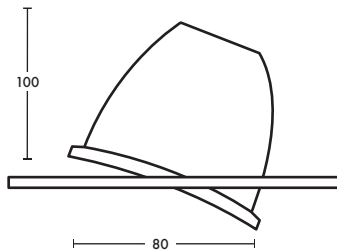

## Dimensions

measurements in mm

Cutout: 74mm

Colours also available

Any RAL colour (special request)

Vinyl wrap available

355°

15°

## Product details

Other wattages available, please contact us for details.

System Power	10W			14W (MAX)		
CCT	2700K	3000K	4000K	2700K	3000K	4000K
Luminaire Lumens at CRI 85*	1116	1172	1208	1536	1584	1664
Luminaire Lumens at CRI 90+*	912	972	1004	1260	1340	1380
LED Efficacy @ CRI 85	111.6 lm/W	117.2 lm/W	120.8 lm/W	109.7 lm/W	113.1 lm/W	118.9 lm/W
LED Efficacy @ CRI 90+	91.2 lm/W	97.2 lm/W	100.4 lm/W	90 lm/W	95.7 lm/W	98.6 lm/W
Optics	 18°		 28°		 40°	