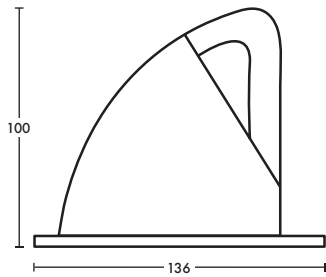

## Dimensions

measurements in mm

Cutout: 125mm

Colours also available

Any RAL colour (special request)

Vinyl wrap available

35°

90°

## Product details

Other wattages available, please contact us for details.

System Power	10W			14W			20W		
CCT	2700K	3000K	4000K	2700K	3000K	4000K	2700K	3000K	4000K
Luminaire Lumens at CRI 85*	1116	1172	1208	1536	1584	1664	2136	2204	2316
Luminaire Lumens at CRI 90+*	912	972	1004	1260	1340	1380	1752	1864	1920
LED Efficacy @ CRI 85	111.6 lm/W	117.2 lm/W	120.8 lm/W	109.7 lm/W	113.1 lm/W	118.9 lm/W	106.8 lm/W	110.2 lm/W	115.8 lm/W
LED Efficacy @ CRI 90+	91.2 lm/W	97.2 lm/W	100.4 lm/W	90 lm/W	95.7 lm/W	98.6 lm/W	87.6 lm/W	93.2 lm/W	96 lm/W
Optics	 15°			 24°			 36°		