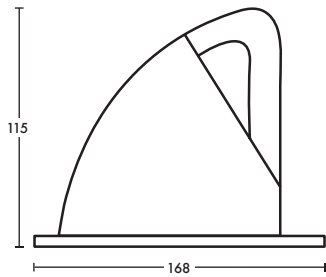

## Dimensions

measurements in mm

Cutout: 150mm

Colours also available

Any RAL colour (special request)

Vinyl wrap available

355°

90°

## Product details

Other wattages available, please contact us for details.

System Power	14W			20W			33W					
CCT	2700K	3000K	4000K	2700K	3000K	4000K	2700K	3000K	4000K			
Luminaire Lumens at CRI 85*	1536	1584	1664	2136	2204	2316	3232	3332	3500			
Luminaire Lumens at CRI 90+*	1260	1340	1380	1752	1864	1920	2648	2820	2904			
LED Efficacy @ CRI 85	109.7 lm/W	113.1 lm/W	118.9 lm/W	106.8 lm/W	110.2 lm/W	115.8 lm/W	97.9 lm/W	101 lm/W	106.1 lm/W			
LED Efficacy @ CRI 90+	90 lm/W	95.7 lm/W	98.6 lm/W	87.6 lm/W	93.2 lm/W	96 lm/W	80.2 lm/W	85.5 lm/W	88 lm/W			
Optics	 15°			 24°			 36°			 60°		