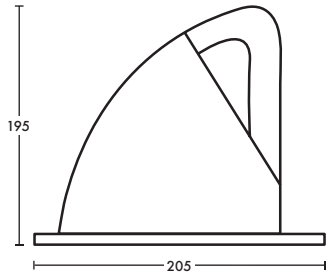

Dimensions

measurements in mm

Cutout: 190mm

Colours also available

Any RAL colour (special request)

Vinyl wrap available

355°

90°

DALI & Phase Cut Dimming Available

IP20

CE

RoHS

Product details

Other wattages available, please contact us for details.

System Power	24W			33W			39W (MAX)					
CCT	2700K	3000K	4000K	2700K	3000K	4000K	2700K	3000K	4000K			
Luminaire Lumens at CRI 85*	2516	2596	2728	3232	3332	3500	3724	3840	4036			
Luminaire Lumens at CRI 90+*	2064	2196	2264	2648	2820	2904	3052	3252	3348			
LED Efficacy @ CRI 85	104.8 lm/W	108.2 lm/W	113.7 lm/W	97.9 lm/W	101 lm/W	106.1 lm/W	95.5 lm/W	98.5 lm/W	103.5 lm/W			
LED Efficacy @ CRI 90+	86 lm/W	91.5 lm/W	94.3 lm/W	80.2 lm/W	85.5 lm/W	88 lm/W	78.3 lm/W	83.4 lm/W	85.8 lm/W			
Optics	 15°			 24°			 36°			 60°		