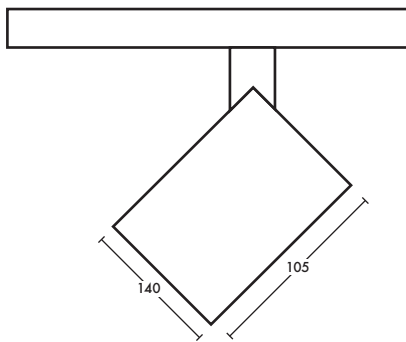

Dimensions

measurements in mm

Colours also available

Any RAL colour (special request)

Vinyl wrap available

355°

90°

DALI & Phase Cut Dimming Available

IP20

CE

RoHS

Product details

Other wattages available, please contact us for details.

System Power	9.5W			18.5W			38.5W (MAX)					
CCT	2700K	3000K	4000K	2700K	3000K	4000K	2700K	3000K	4000K			
Luminaire Lumens at CRI 85*	1200	1250	1300	2300	2400	2500	4600	4700	5000			
Luminaire Lumens at CRI 90+*	1000	1050	1120	1900	2000	2150	3850	4100	4400			
LED Efficacy @ CRI 85	126 lm/W	132 lm/W	137 lm/W	124 lm/W	130 lm/W	135 lm/W	119 lm/W	129 lm/W	135 lm/W			
LED Efficacy @ CRI 90+	105 lm/W	111 lm/W	118 lm/W	102 lm/W	108 lm/W	116 lm/W	100 lm/W	106 lm/W	114 lm/W			
Optics	 15°			 30°			 45°			 60°		