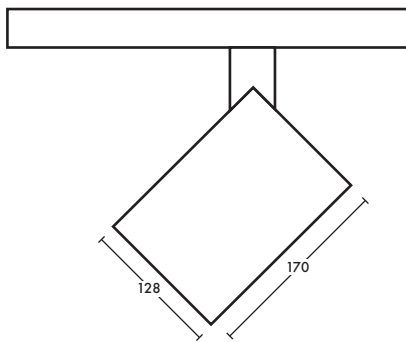

Dimensions

measurements in mm

Colours also available

Any RAL colour (special request)

Vinyl wrap available

355°

90°

DALI & Phase Cut Dimming Available

IP20

CE

RoHS

Product details

Other wattages available, please contact us for details.

System Power	9.5W			18.5W			38.5W (MAX)		
CCT	2700K	3000K	4000K	2700K	3000K	4000K	2700K	3000K	4000K
Luminaire Lumens at CRI 85*	1200	1250	1300	2300	2400	2500	4600	4700	5000
Luminaire Lumens at CRI 90+*	1000	1050	1120	1900	2000	2150	3850	4100	4400
LED Efficacy @ CRI 85	126 lm/W	132 lm/W	137 lm/W	124 lm/W	130 lm/W	135 lm/W	119 lm/W	129 lm/W	135 lm/W
LED Efficacy @ CRI 90+	105 lm/W	111 lm/W	118 lm/W	102 lm/W	108 lm/W	116 lm/W	100 lm/W	106 lm/W	114 lm/W
Optics									
	15	30°	45	60°					