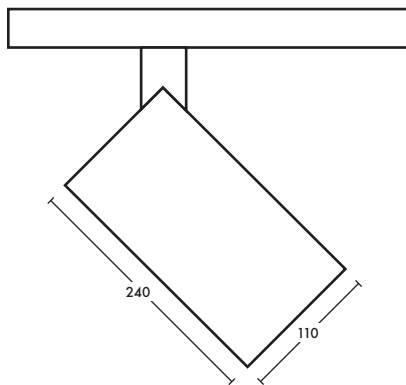

Dimensions

measurements in mm

Colours also available

Any RAL colour (special request)

Vinyl wrap available

355°

90°

DALI & Phase Cut Dimming Available

IP20

CE

RoHS

Product details

Other wattages available, please contact us for details.

System Power	24W			29W			37W (MAX)		
CCT	2700K	3000K	4000K	2700K	3000K	4000K	2700K	3000K	4000K
Luminaire Lumens at CRI 85*	2516	2596	2728	2880	2972	2728	3564	3676	3864
Luminaire Lumens at CRI 90+*	2064	2196	2264	2364	2516	2592	2920	3112	3204
LED Efficacy @ CRI 85	104.8 lm/W	108.2 lm/W	113.7 lm/W	99.3 lm/W	102.5 lm/W	107.7 lm/W	96.3 lm/W	99.4 lm/W	104.4 lm/W
LED Efficacy @ CRI 90+	86 lm/W	91.5 lm/W	94.3 lm/W	81.5 lm/W	86.8 lm/W	89.4 lm/W	78.9 lm/W	84.1 lm/W	86.6 lm/W
Optics									
	15°	20°	30°	45°	60°				