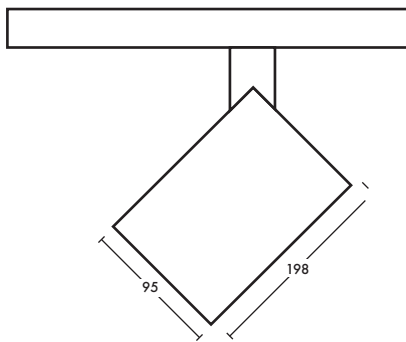

Dimensions

measurements in mm

Colours also available

Any RAL colour (special request)

Vinyl wrap available

355°

90°

DALI & Phase Cut Dimming Available

IP20

CE

RoHS

Product details

Other wattages available, please contact us for details.

System Power	10W			14W			24W (MAX)					
CCT	2700K	3000K	4000K	2700K	3000K	4000K	2700K	3000K	4000K			
Luminaire Lumens at CRI 85*	1116	1172	1208	1536	1584	1664	2516	2596	2728			
Luminaire Lumens at CRI 90+*	912	972	1004	1260	1340	1380	2064	2196	2264			
LED Efficacy @ CRI 85	111.6 lm/W	117.2 lm/W	120.8 lm/W	109.7 lm/W	113.1 lm/W	118.9 lm/W	104.8 lm/W	108.2 lm/W	113.7 lm/W			
LED Efficacy @ CRI 90+	912 lm/W	97.2 lm/W	100.4 lm/W	90 lm/W	95.7 lm/W	98.6 lm/W	86 lm/W	91.5 lm/W	94.3 lm/W			
Optics												
	15°			30°			40°			55°		