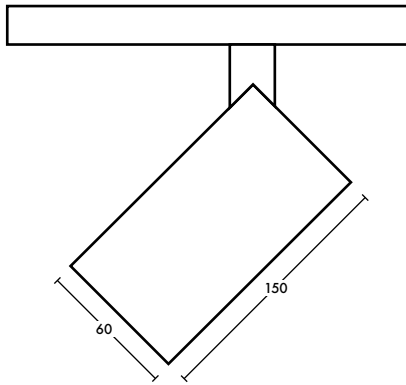

## Dimensions

measurements in mm

Colours also available

Any RAL colour (special request)

Vinyl wrap available

355°

90°

DALI & Phase Cut Dimming Available

## Product details

Other wattages available, please contact us for details.

System Power	10W			14W		
	2700K	3000K	4000K	2700K	3000K	4000K
Luminaire Lumens at CRI 85*	1116	1172	1208	1536	1584	1664
Luminaire Lumens at CRI 90+*	912	972	1004	1260	1340	1380
LED Efficacy @ CRI 85	111.6 lm/W	117.2 lm/W	120.8 lm/W	109.7 lm/W	113.1 lm/W	118.9 lm/W
LED Efficacy @ CRI 90+	91.2 lm/W	97.2 lm/W	100.4 lm/W	90 lm/W	95.7 lm/W	98.6 lm/W
Optics	 15°	 24°	 38°	 60°		