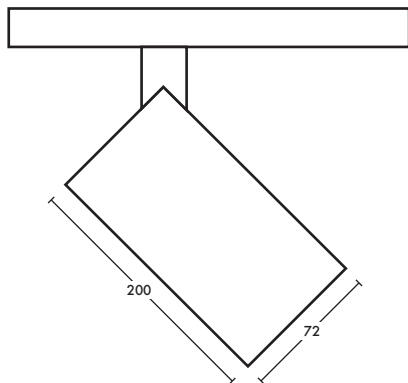

Dimensions

measurements in mm

Colours also available

Any RAL colour (special request)

Vinyl wrap available

355°

90°

DALI & Phase Cut Dimming Available

IP20

CE

RoHS

Product details

Other wattages available, please contact us for details.

System Power	10W			14W			20W		
CCT	2700K	3000K	4000K	2700K	3000K	4000K	2700K	3000K	4000K
Luminaire Lumens at CRI 85*	1116	1172	1208	1536	1584	1664	2136	2204	2316
Luminaire Lumens at CRI 90+*	912	972	1004	1260	1340	1380	1752	1864	1920
LED Efficacy @ CRI 85	111.6 lm/W	117.2 lm/W	120.8 lm/W	109.7 lm/W	113.1 lm/W	118.9 lm/W	106.8 lm/W	110.2 lm/W	115.8 lm/W
LED Efficacy @ CRI 90+	912 lm/W	97.2 lm/W	100.4 lm/W	90 lm/W	95.7 lm/W	98.6 lm/W	87.6 lm/W	93.2 lm/W	96 lm/W
Optics									
	15°	24°				38°			60°