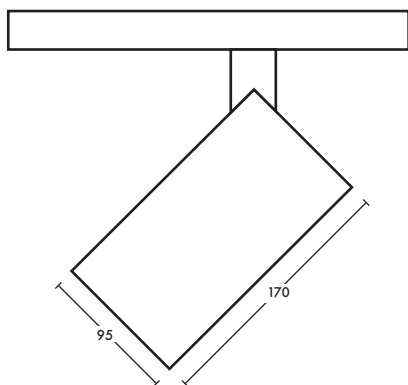

Dimensions

measurements in mm

Colours also available

Any RAL colour (special request)

Vinyl wrap available

355°

90°

DALI & Phase Cut Dimming Available

IP20

CE

RoHS

Product details

Other wattages available, please contact us for details.

System Power	24W			29W			33W (MAX)		
CCT	2700K	3000K	4000K	2700K	3000K	4000K	2700K	3000K	4000K
Luminaire Lumens at CRI 85*	2516	2596	2728	2880	2972	2728	3564	3676	3864
Luminaire Lumens at CRI 90+*	2064	2196	2264	2364	2516	2592	2920	3112	3204
LED Efficacy @ CRI 85	104.8 lm/W	108.2 lm/W	113.7 lm/W	99.3 lm/W	102.5 lm/W	107.7 lm/W	97.9 lm/W	101 lm/W	106.1 lm/W
LED Efficacy @ CRI 90+	86 lm/W	91.5 lm/W	94.3 lm/W	81.5 lm/W	86.8 lm/W	89.4 lm/W	80.2 lm/W	85.5 lm/W	88 lm/W
Optics	 15°			 30°			 45°		