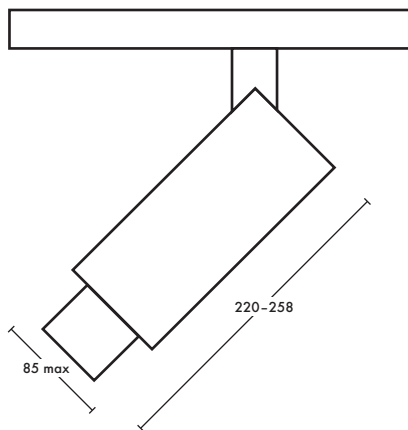

## Dimensions

measurements in mm

Colours also available

Any RAL colour (special request)

Vinyl wrap available

355°

90°

DALI & Phase Cut Dimming Available

## Product details

Other wattages available, please contact us for details.

System Power	14W			20W			24W		
CCT	2700K	3000K	4000K	2700K	3000K	4000K	2700K	3000K	4000K
Luminaire Lumens at CRI 85*	1536	1584	1664	2136	2204	2316	2516	2596	2728
Luminaire Lumens at CRI 90+*	1260	1340	1380	1752	1864	1920	2064	2196	2264
LED Efficacy @ CRI 85	109.7 lm/W	113.1 lm/W	118.9 lm/W	106.8 lm/W	110.2 lm/W	115.8 lm/W	104.8 lm/W	108.2 lm/W	113.7 lm/W
LED Efficacy @ CRI 90+	90 lm/W	95.7 lm/W	98.6 lm/W	87.6 lm/W	93.2 lm/W	96 lm/W	86 lm/W	91.5 lm/W	94.3 lm/W
Optics	(Adjustable) 6 - 60 degrees <div style="display: flex; justify-content: space-around; align-items: center; margin-top: 10px;"> <div style="text-align: center;">  <p>06°</p> </div> <div style="text-align: center;">  <p>60°</p> </div> </div>								