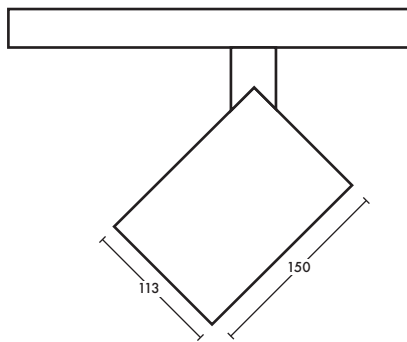

## Dimensions

measurements in mm

Colours also available

Any RAL colour (special request)

Vinyl wrap available

355°

90°

DALI & Casambi Dimming Available

## Product details

Other wattages available, please contact us for details.

System Power	14W			27W			38.5W (MAX)		
CCT	2700K	3000K	4000K	2700K	3000K	4000K	2700K	3000K	4000K
Luminaire Lumens at CRI 85*	1700	1750	1800	3150	3250	3350	4600	4700	5000
Luminaire Lumens at CRI 90+*	1400	1450	1550	2650	2730	2810	3850	4100	4400
LED Efficacy @ CRI 85	121 lm/W	125 lm/W	129 lm/W	117 lm/W	120 lm/W	124 lm/W	119 lm/W	129 lm/W	135 lm/W
LED Efficacy @ CRI 90+	100 lm/W	104 lm/W	111 lm/W	98 lm/W	101 lm/W	104 lm/W	100 lm/W	106 lm/W	114 lm/W
Optics									
	15°	30°	45°	60°					