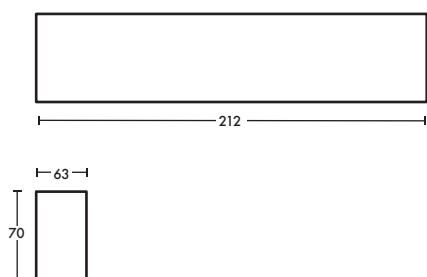

## Dimensions

measurements in mm

Colours also available

Any RAL colour (special request)

IP20

## Product details

Lumen Output	220 lumens
Emergency Duration	3 hours
Recharge Period	24 hours
CCT	5000K

\*Lumen values may vary by +/- 10%

For more information visit [shoplight.lighting](https://shoplight.lighting)