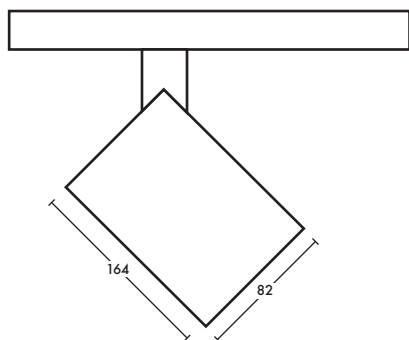

Dimensions

measurements in mm

Colour also available

Vinyl wrap available

355°

90°

DALI Dimming Available

IP20

CE

RoHS

Product details

Other wattages available, please contact us for details.

System Power	14W		20W		28W	
CCT	3000K	4000K	3000K	4000K	3000K	4000K
Luminaire Lumens at CRI 80*	1604	1644	2226	2283	3002	3079
Luminaire Lumens at CRI 90+*	1312	1403	1839	1965	2511	2684
LED Efficacy @ CRI 80	117 lm/W	119 lm/W	116 lm/W	119 lm/W	109 lm/W	112 lm/W
LED Efficacy @ CRI 90+	99 lm/W	106 lm/W	100 lm/W	107 lm/W	96 lm/W	102 lm/W
Optics	 24°		 40°		 60°	