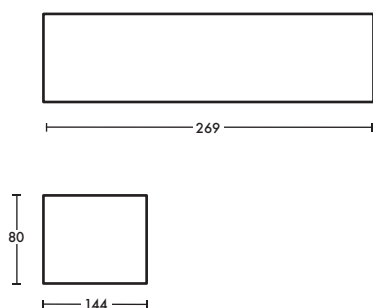

Dimensions

measurements in mm

Colour also available

Drop Legend Kit
K10019/LEG

Recessing Kit
K10019/REC

Product details

System Power	2.3W
Emergency Duration	3 hours
Recharge Period	24 hours
Lumen Output	600 lumens
CCT	6500K