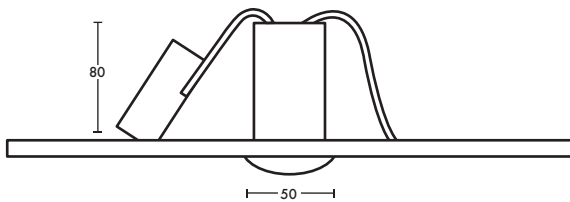

Dimensions

measurements in mm

Cutout: 43mm

Colours also available

Any RAL colour (special request)

Product details

System Power	1.5W
Emergency Duration	3 hours
Recharge Period	12 hours
Lumen Output	200 lumens
CCT	6500K