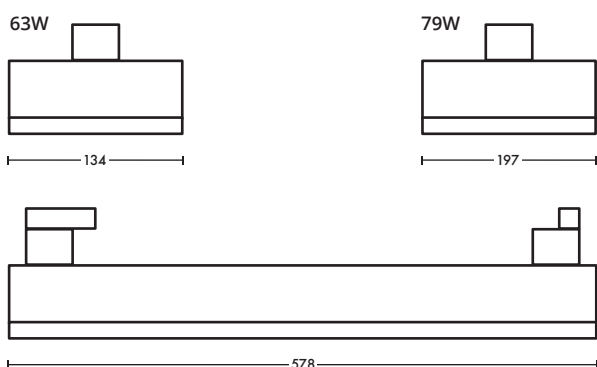

Dimensions

Available length;

measurements in mm

Colours also available

Product details

Based on medium lens

System Power	63W		79W	
	CCT	3000K	4000K	3000K
Luminaire Lumens at CRI 80+	7900	8300	10,300	10,900
LED Efficacy @ CRI 80+	125 lm/W	132 lm/W	130 lm/W	138 lm/W
Optics	Medium, wide, double asymmetric, corridor			

*Lumen values may vary by +/- 10%

For more information visit shoplight.lighting