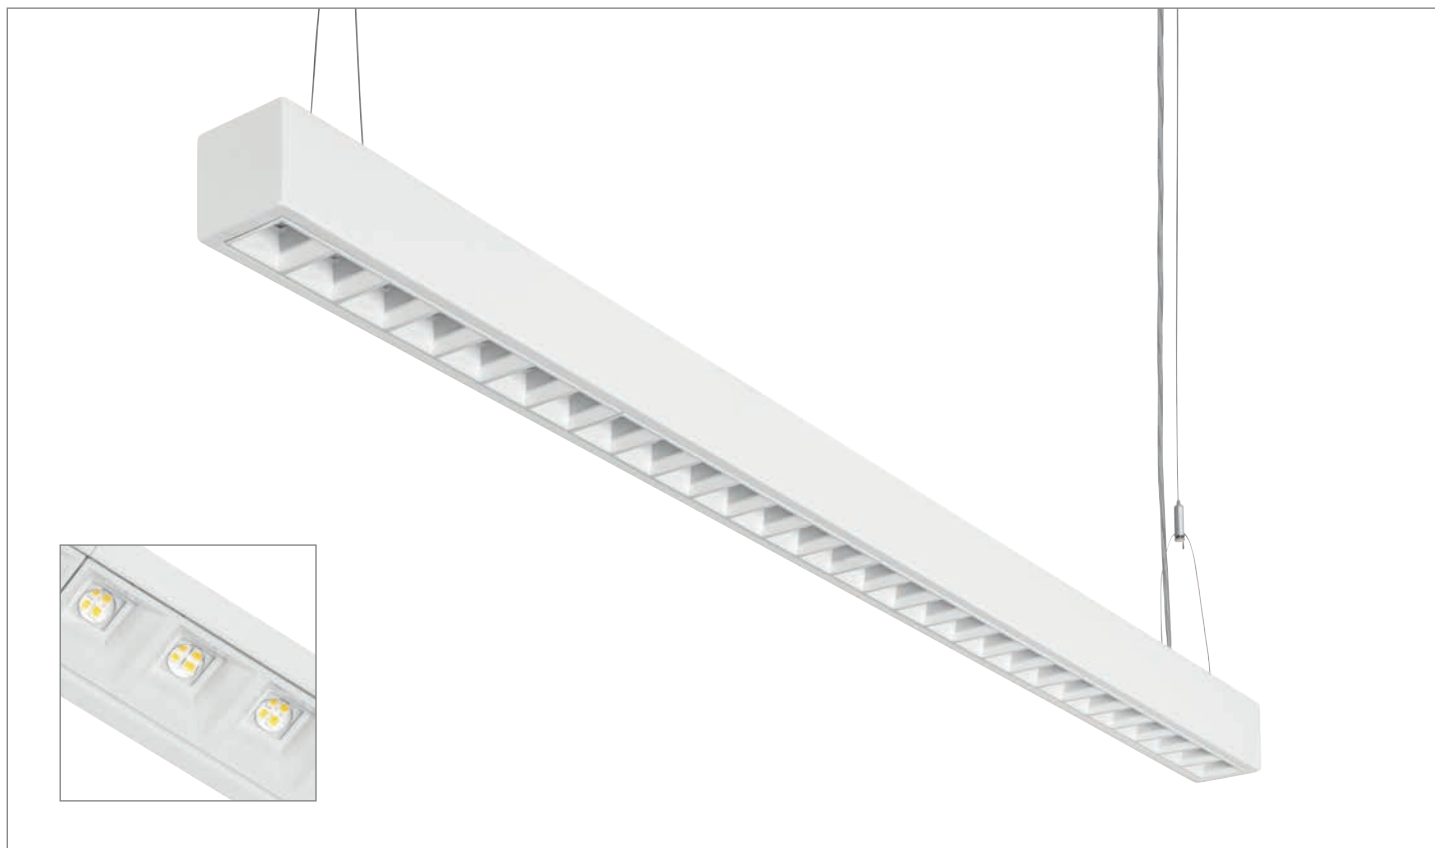

# Steeler Line Lens Single Suspended

## Dimensions

Available length;

Medium 1141mm

Large 1421mm

measurements in mm

Colours available

Black lens available