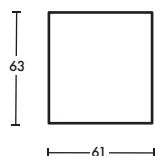

## Dimensions

Available length;

Medium 1141mm

Large 1421mm

measurements in mm

Colours available

Black lens available