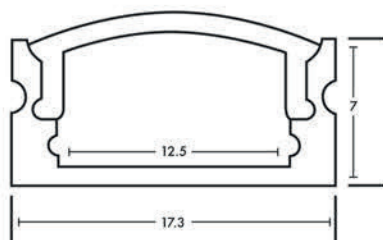

Surface Mounted Flexible Tape Extrusion

2m - 2.01.0609
Opal 2m - 2.01.0604
End Caps - 2.01.0675
Clips - 2.01.0673