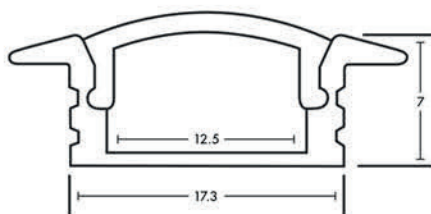

## Dimensions

Other extrusions available, please contact us for details.

### Surface Mounted Flexible Tape Extrusion

2m - 2.01.0609  
Opal 2m - 2.01.0604  
End Caps - 2.01.0675  
Clips - 2.01.0673

### Corner Mounted Flexible Tape Extrusion

2m - 2.01.0625  
Opal 2m - 2.01.0622  
End Caps - 2.01.0629  
Clips - 2.01.0626

measurements in mm