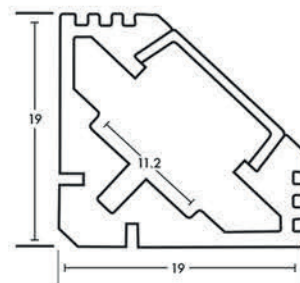

## Dimensions

Other extrusions available, please contact us for details.

### Surface Mounted Flexible Tape Extrusion

2m - 2.01.0609  
Opal 2m - 2.01.0604  
End Caps - 2.01.0675  
Clips - 2.01.0673

### Recessed Mounted Flexible Tape Extrusion

2m - 2.01.0608  
Opal 2m - 2.07.0604  
End Caps - 2.01.1298

### Corner Mounted Flexible Tape Extrusion

2m - 2.01.0625  
Opal 2m - 2.01.0622  
End Caps - 2.01.0629  
Clips - 2.01.0626

measurements in mm