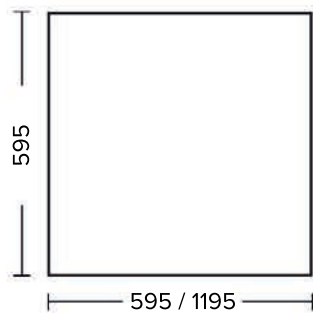

## Dimensions

measurements in mm

## Product details

Other wattages available, please contact us for details.

System Power	40W (595 x 595)	50W / 30W (Special) (1195 x 595)
CCT	4000K	4000K
Luminaire Lumens at CRI 85*	4400	6250 / 3750
LED Efficacy @ CRI 85	110 lm/W	125 lm/W
Optics	Opal diffuser	Opal diffuser