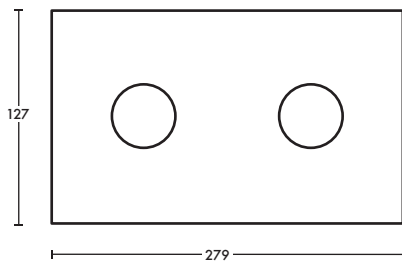

Dimensions

measurements in mm

Colour also available

Product details

System Power	2 x 3.5W
Emergency Duration	3 hours
Recharge Period	24 hours
Lumen Output	350 lumens
CCT	5000K

*Lumen values may vary by +/- 10%